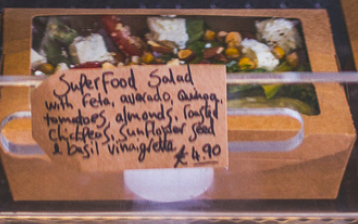

Bircher Muesli
SERVED WITH SOY MILK (NATURAL FLAVOUR).
ORGANIC, VEGAN & GLUTEN FREE
£2.00

Sweet Potato, Pea &
Quinoa Fritter with
Dressing of avocado oil &
pumpkin seed, tahini &
homemade mayo £4.90

Superfood Salad
with Feta, avocado, asparagus,
tomatoes, almonds, roasted
Chickpeas, Sunflower seed
& basil vinaigrette £4.90