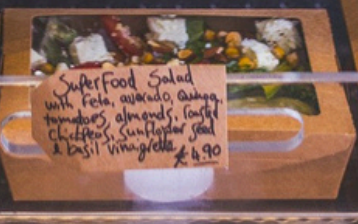

Superfood Salad
with Feta, avocado, asparagus,
tomatoes, almonds, roasted
chickpeas, sunflower seed
& basil vinaigrette £4.90